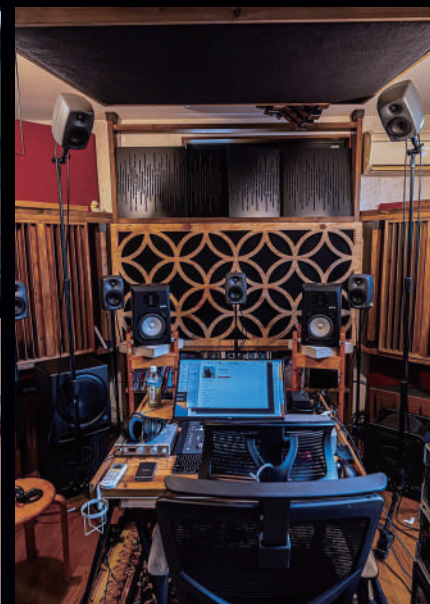

国境を越えて追求する真のクオリティ _____ QUALITY

国内外問わず、リモートでハイクオリティな制作ができるミュージシャン・エンジニアと提携し、それぞれがプライドとこだわりを持ち、妥協を許さず制作しています。高い技術力と豊富な経験から、クオリティと多様性を保証。クライアントのニーズに柔軟に対応します。