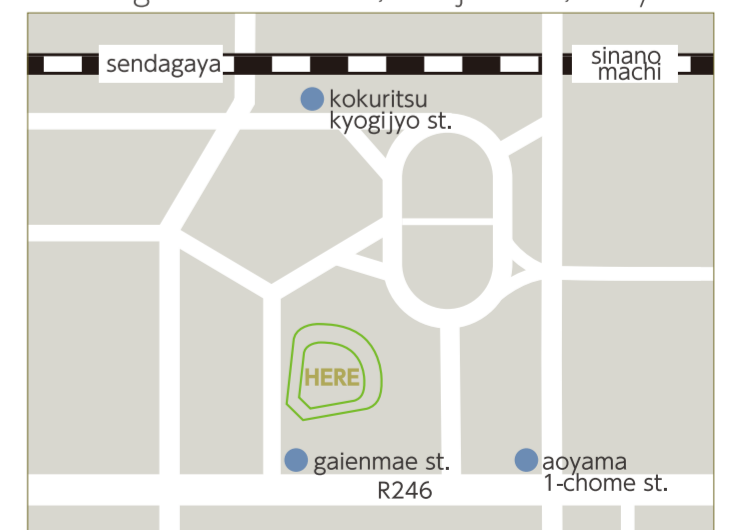

[English support area] The main aim of the English support area is to facilitate the interaction of Japanese and foreign yoga enthusiasts. In preparation for the 2020 Tokyo Olympics, we expect this event to become more international. Please join us and enjoy the wide-open grass field and starry night sky in the middle of Tokyo. English speaking staff will support you.

Location	Meiji Jingu Stadium ballfield
Reception area	Meiji Jingu Stadium Entrance 13
Time	19:30-20:30. The doors will open at 19:00.
Participation fee	Free of charge
Qualifications	18 or over, in good health Participants will be asked to sign a release form at reception on the day of the event.
What to bring	A yoga mat or plastic sheet, bath towel, etc.
Availability	Reception may close if all places have been filled.

1. Notes
2. No entry will be permitted for any purposes other than yoga (observation, etc.).
   - Entry is not permitted to those under 18.
   - If you are wearing high heels or other shoes which may damage the artificial turf, please take them off at the entrance.
   - As there is no changing room available, please come in comfortable clothes.
   - No eating or drinking is permitted (only water may be drunk on the ballfield).
   - Instructors and event times may change.
   - The event will be canceled in case of rain or inclement weather (see the website for notifications).

ACCESS
Kasumigaoka-machi 3-1, Shinjuku-ku, Tokyo