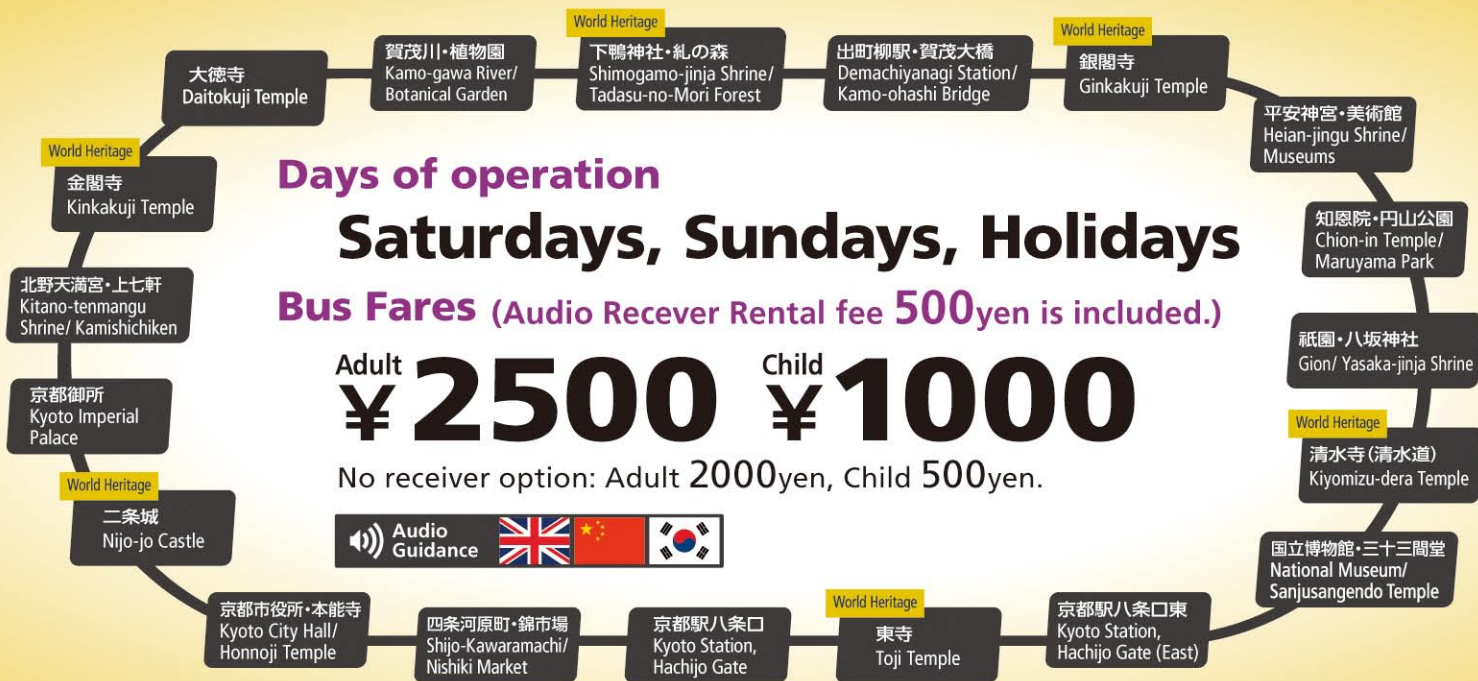

Hop-On! Hop-Off!

观光公共汽车 관광 노선버스

Best choice for exploring Kyoto.

Kyoto Sightseeing Loop Bus (K'LOOP)

Enjoy World Heritage sites, museums and shopping areas with audio guidance. Convenient, comfortable and fantastic!

Visit our website for more information

<http://kloop.jp/en/>

(English)

(繁體中文)

(簡體中文)

(한국어)

Every 30 minutes from Kyoto station and the city center.

Hop-On! Hop-Off!
K'LOOP
Kyoto Sightseeing Loop Bus [京都観光ループバス]

Rules

Board directly

Your travel can be started from any bus stop without a reservation.

One day pass can be purchased in the bus.
(No single travel tickets available.)

Advance purchase of tickets

You can purchase in advance from the following website.