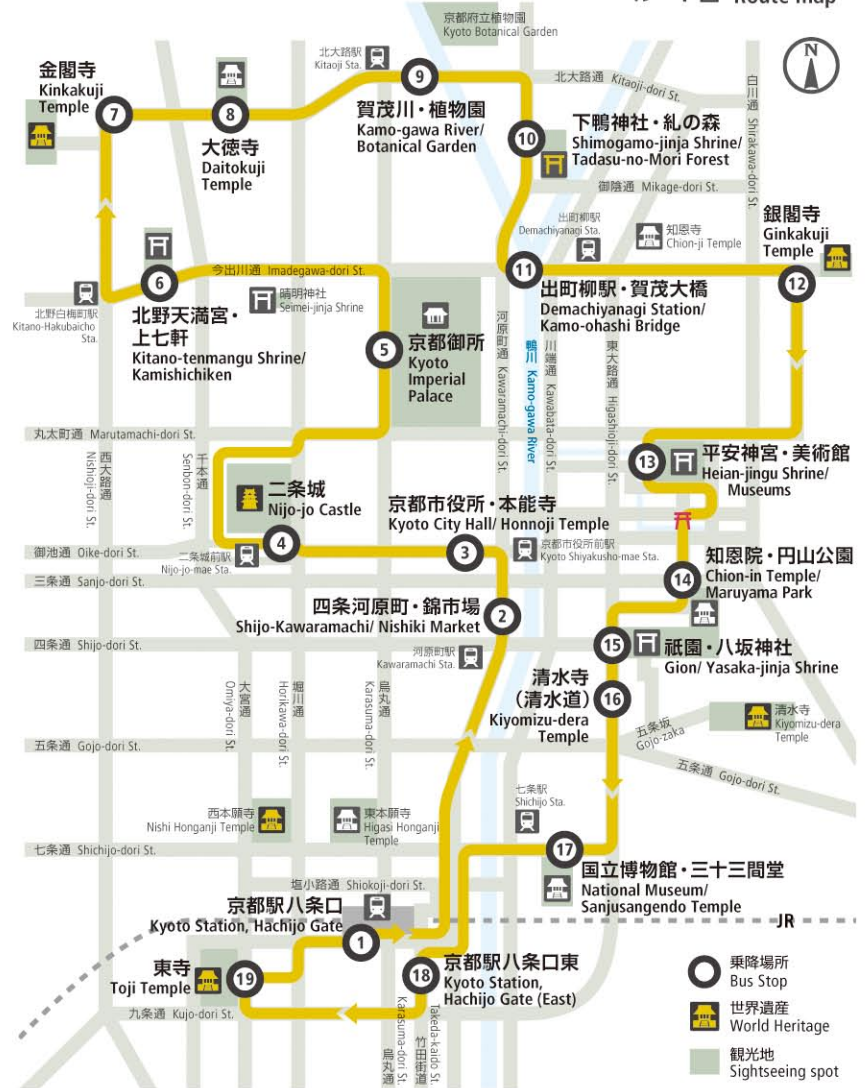

ルート図 Route map

時刻表 Timetable

乗降場所 Bus Stop	K1	K2	K3	K4	K5	K6	K7	K8	K9	K10	K11	K12	K13	K14	K15	K16	K17	K18	K19
1 京都駅八条口 Kyoto Station, Hachijo Gate	8:25	8:30	9:00	9:30	10:00	10:30	11:00	11:30	0:00	0:30	1:00	1:30	2:00	2:30	3:00	3:30	4:00	4:30	5:00
2 四条河原町・錦市場 Shijo-Kawaramachi/ Nishiki Market	8:40	8:45	9:15	9:45	10:15	10:45	11:15	11:45	0:15	0:45	1:15	1:45	2:15	2:45	3:15	3:45	4:15	4:45	5:15
3 京都市役所・本能寺 Kyoto City Hall/ Honnoji Temple		8:48	9:18	9:48	10:18	10:48	11:18	11:48	0:18	0:48	1:18	1:48	2:18	2:48	3:18	3:48	4:18	4:48	
4 二条城 Nijo-jo Castle World Heritage		8:51	9:21	9:51	10:21	10:51	11:21	11:51	0:21	0:51	1:21	1:51	2:21	2:51	3:21	3:51	4:21	4:51	
5 京都御所 Kyoto Imperial Palace		8:58	9:28	9:58	10:28	10:58	11:28	11:58	0:28	0:58	1:28	1:58	2:28	2:58	3:28	3:58	4:28	4:58	
6 北野天満宮・上七軒 Kitano-tenmangu Shrine/ Kamishichiken	Direct route	9:05	9:35	10:05	10:35	11:05	11:35	0:05	0:35	1:05	1:35	2:05	2:35	3:05	3:35	4:05	4:35	5:05	
7 金閣寺 World Heritage Kinkakuji Temple (Golden Pavilion)		9:10	9:40	10:10	10:40	11:10	11:40	0:10	0:40	1:10	1:40	2:10	2:40	3:10	3:40	4:10	4:40	5:10	
8 大徳寺 Daitokuji Temple		9:13	9:43	10:13	10:43	11:13	11:43	0:13	0:43	1:13	1:43	2:13	2:43	3:13	3:43	4:13	4:43	5:13	
9 賀茂川・植物園 Kamo-gawa River/ Botanical Garden		9:17	9:47	10:17	10:47	11:17	11:47	0:17	0:47	1:17	1:47	2:17	2:47	3:17	3:47	4:17	4:47	5:17	
10 下鴨神社・糺の森 World Heritage Shimogamo-jinja Shrine/ Tadasu-no-Mori Forest		9:23	9:53	10:23	10:53	11:23	11:53	0:23	0:53	1:23	1:53	2:23	2:53	3:23	3:53	4:23	4:53	5:23	
11 出町柳駅・賀茂大橋 Demachiyana Station/ Kamo-ohashi Bridge	8:56	9:26	9:56	10:26	10:56	11:26	11:56	0:26	0:56	1:26	1:56	2:26	2:56	3:26	3:56	4:26	4:56	5:26	
12 銀閣寺 World Heritage Ginkakuji Temple (Silver Pavilion)	9:02	9:32	10:02	10:32	11:02	11:32	0:02	0:32	1:02	1:32	2:02	2:32	3:02	3:32	4:02	4:32	5:02		
13 平安神宮・美術館 Heian-jingu Shrine/ Museums	9:11	9:41	10:11	10:41	11:11	11:41	0:11	0:41	1:11	1:41	2:11	2:41	3:11	3:41	4:11	4:41	5:11		
14 知恩院・円山公園 Chion-in Temple/ Maruyama Park	9:16	9:46	10:16	10:46	11:16	11:46	0:16	0:46	1:16	1:46	2:16	2:46	3:16	3:46	4:16	4:46	5:16		
15 祇園・八坂神社 Gion/ Yasaka-jinja Shrine	9:19	9:49	10:19	10:49	11:19	11:49	0:19	0:49	1:19	1:49	2:19	2:49	3:19	3:49	4:19	4:49	5:19		
16 清水寺(清水道) World Heritage Kiyomizu-dera Temple	9:23	9:53	10:23	10:53	11:23	11:53	0:23	0:53	1:23	1:53	2:23	2:53	3:23	3:53	4:23	4:53	5:23		
17 国立博物館・三十三間堂 National Museum/ Sanjusangendo Temple	9:29	9:59	10:29	10:59	11:29	11:59	0:29	0:59	1:29	1:59	2:29	2:59	3:29	3:59	4:29	4:59	5:29		
18 京都駅八条口東 Kyoto Station, Hachijo Gate (East)	9:36	10:06	10:36	11:06	11:36	0:06	0:36	1:06	1:36	2:06	2:36	3:06	3:36	4:06	4:36	5:06	5:36		
19 東寺 Toji Temple World Heritage	9:43	10:13	10:43	11:13	11:43	0:13	0:43	1:13	1:43	2:13	2:43	3:13	3:43	4:13	4:43	5:13			
1 京都駅八条口 Kyoto Station, Hachijo Gate	9:50	10:20	10:50	11:20	11:50	0:20	0:50	1:20	1:50	2:20	2:50	3:20	3:50	4:20	4:50	5:20